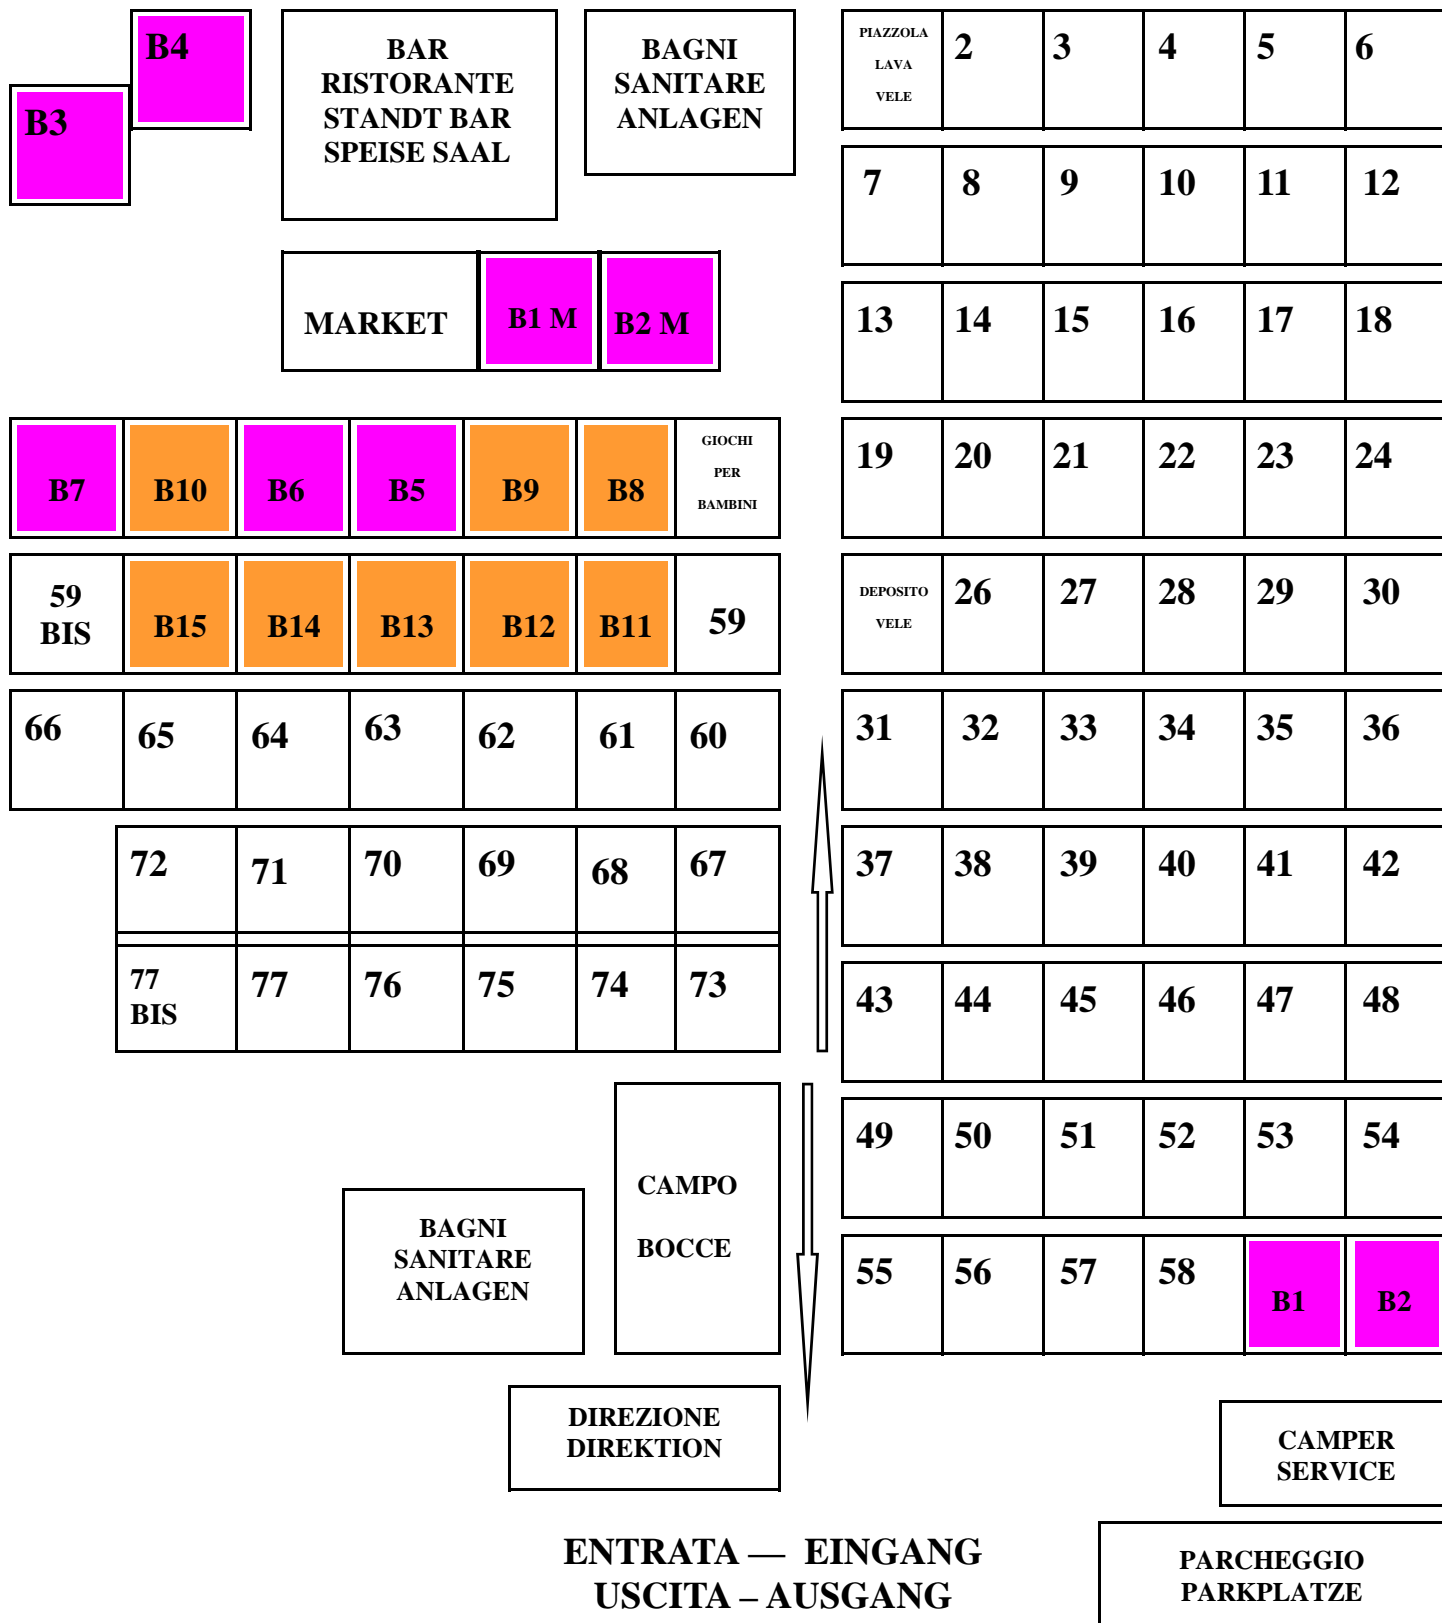

PIANTINA CAMPEGGIO

SPIAGGIA – STRAND

- BILOCALI = B1, B2, B3, B4, B5, B6, B7, B1M, B2M
- TRILOCALI = B8, B9, B10, B11, B12, B13, B14, B15